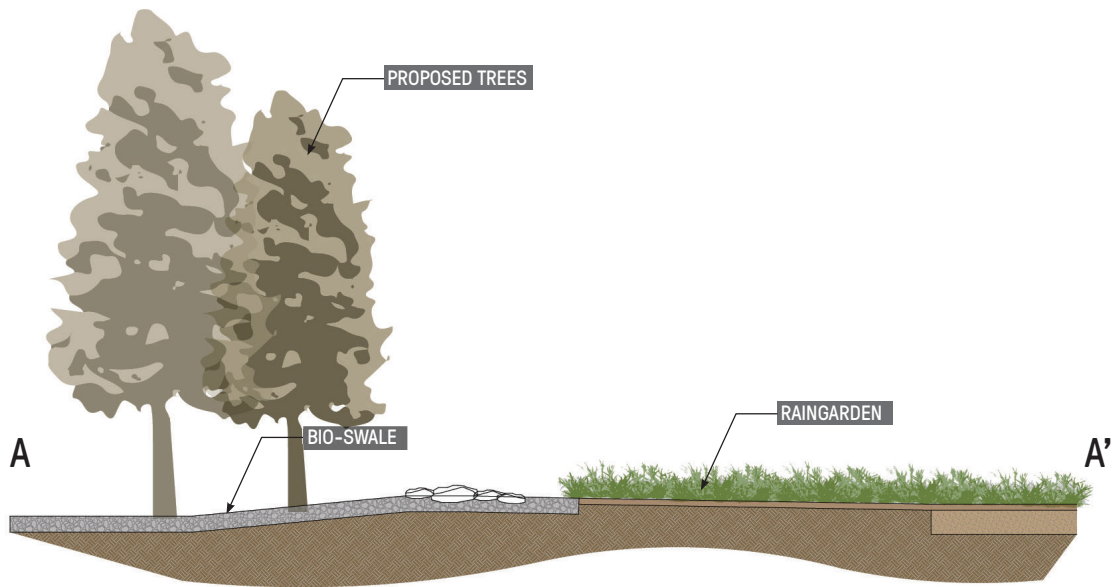

- LEGEND**
-  COBBLESTONE
 -  RAIN GARDEN WILDFLOWER
 -  SOD GRASS
 -  EXISTING TREES
 -  PROPOSED TREES
 -  BAYOU GREENWAY @ BRAYS

SITE 4 - VALLEY VIEW RAINGARDEN

SITE 4- TYPICAL SECTION A

SITE 4 - TYPICAL SECTION B