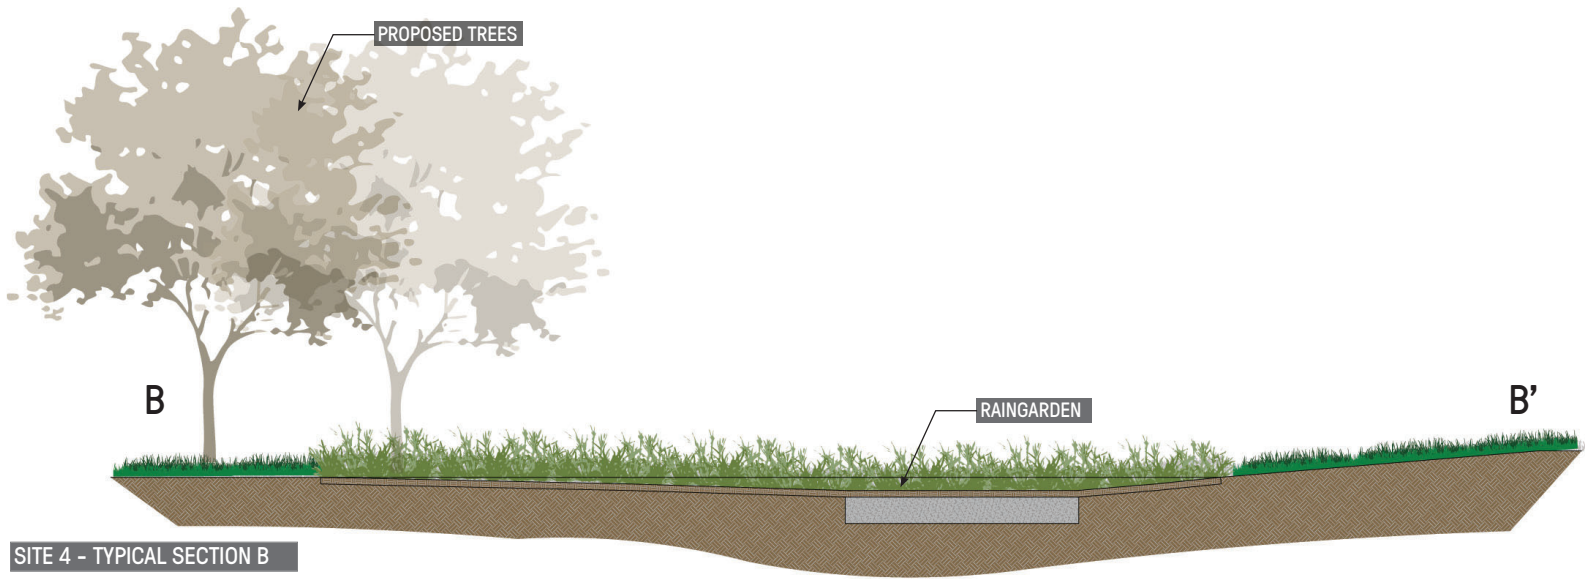

- LEGEND**
-  COBBLESTONE
 -  RAIN GARDEN WILDFLOWER
 -  SOD GRASS
 -  EXISTING TREES
 -  PROPOSED TREES
 -  BAYOU GREENWAY @ BRAYS

SITE 4 - VALLEY VIEW RAINGARDEN

SITE 4- TYPICAL SECTION A

SITE 4 - TYPICAL SECTION B